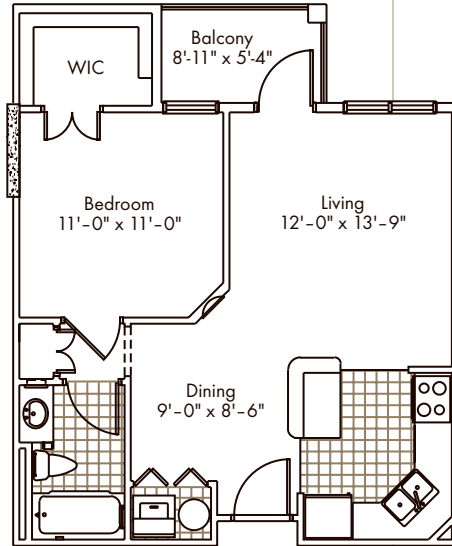

1 BEDROOM / 1 BATH

Concord

1 Bedroom
1 Bath
604 sq. ft.
starting at \$ _____

Opeland

1 Bedroom
1 Bath
777 sq. ft.
starting at \$ _____

Floor plans are artist renderings and may vary somewhat in precise detail and dimensions.