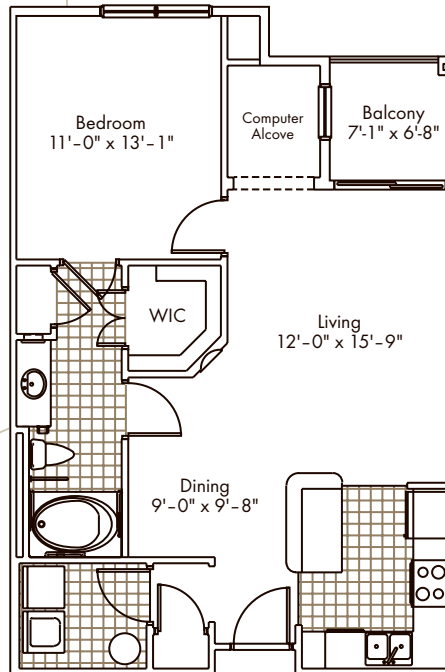

1 BEDROOM / 1 BATH

Concord

1 Bedroom
1 Bath
604 sq. ft.
starting at \$ _____

Opeland

1 Bedroom
1 Bath
777 sq. ft.
starting at \$ _____

Floor plans are artist renderings and may vary somewhat in precise detail and dimensions.