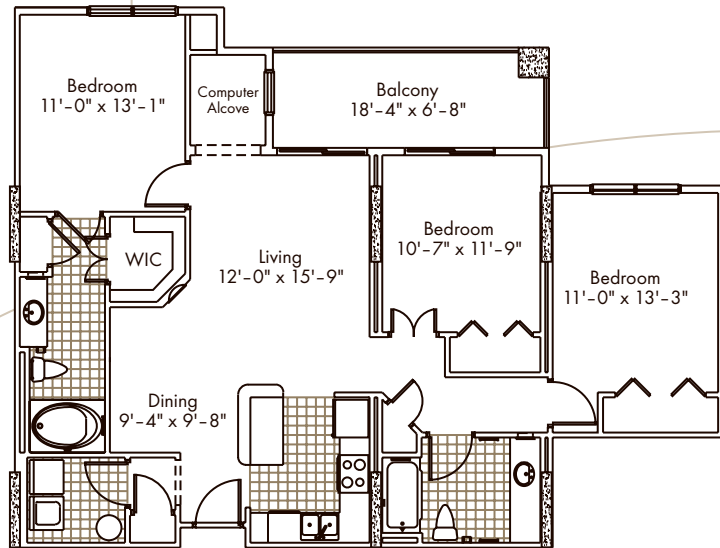

3 BEDROOMS / 2 BATHS

Cola

3 Bedrooms
2 Baths
1,181 sq. ft.
starting at \$ _____

Iranhoe

3 Bedrooms
2 Baths
1,274 sq. ft.
starting at \$ _____

Floor plans are artist renderings and may vary somewhat in precise detail and dimensions.