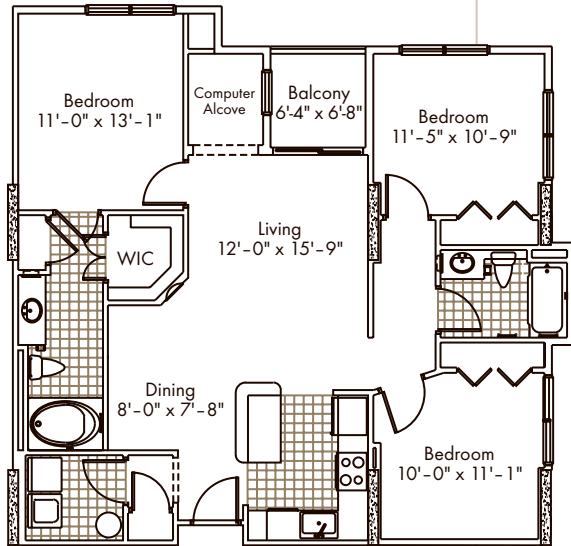

3 BEDROOMS / 2 BATHS

Cola

3 Bedrooms
2 Baths
1,181 sq. ft.
starting at \$ _____

Iranhoe

3 Bedrooms
2 Baths
1,274 sq. ft.
starting at \$ _____

Floor plans are artist renderings and may vary somewhat in precise detail and dimensions.