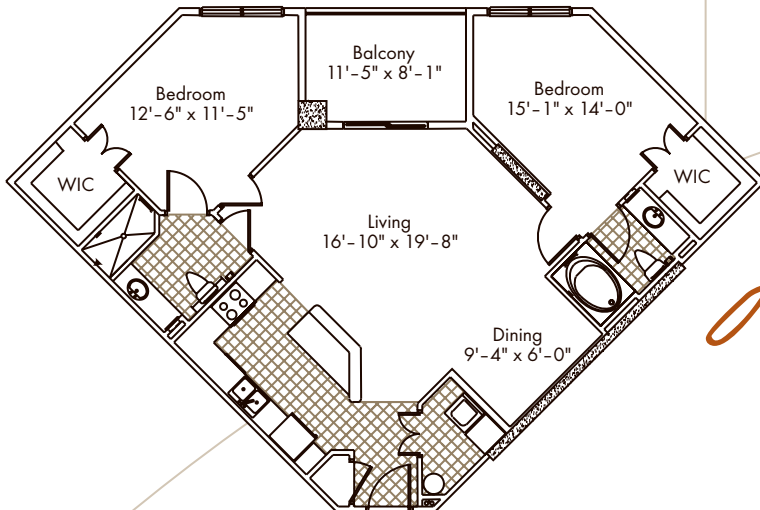

2 BEDROOMS / 2 BATHS

Lancaster

2 Bedrooms
2 Baths
1,046 sq. ft.
starting at \$ _____

Lorna

2 Bedrooms
2 Baths
1,107 sq. ft.
starting at \$ _____

Lucerne

2 Bedrooms
2 Baths
1,135 sq. ft.
starting at \$ _____