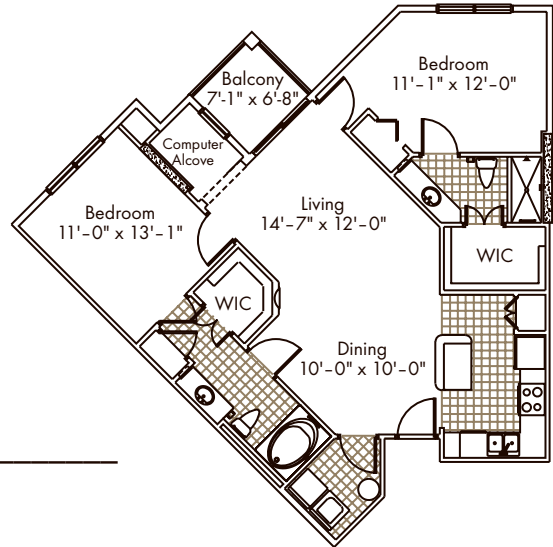

2 BEDROOMS / 2 BATHS

Lancaster

2 Bedrooms
2 Baths
1,046 sq. ft.
starting at \$ _____

Lorna

2 Bedrooms
2 Baths
1,107 sq. ft.
starting at \$ _____

Lucerne

2 Bedrooms
2 Baths
1,135 sq. ft.
starting at \$ _____

Floor plans are artist renderings and may vary somewhat in precise detail and dimensions.

595 w. church street . orlando, fl 32805 . (407) 648-8999 . fax (407) 648-4099 . www.cityvieworlando.com